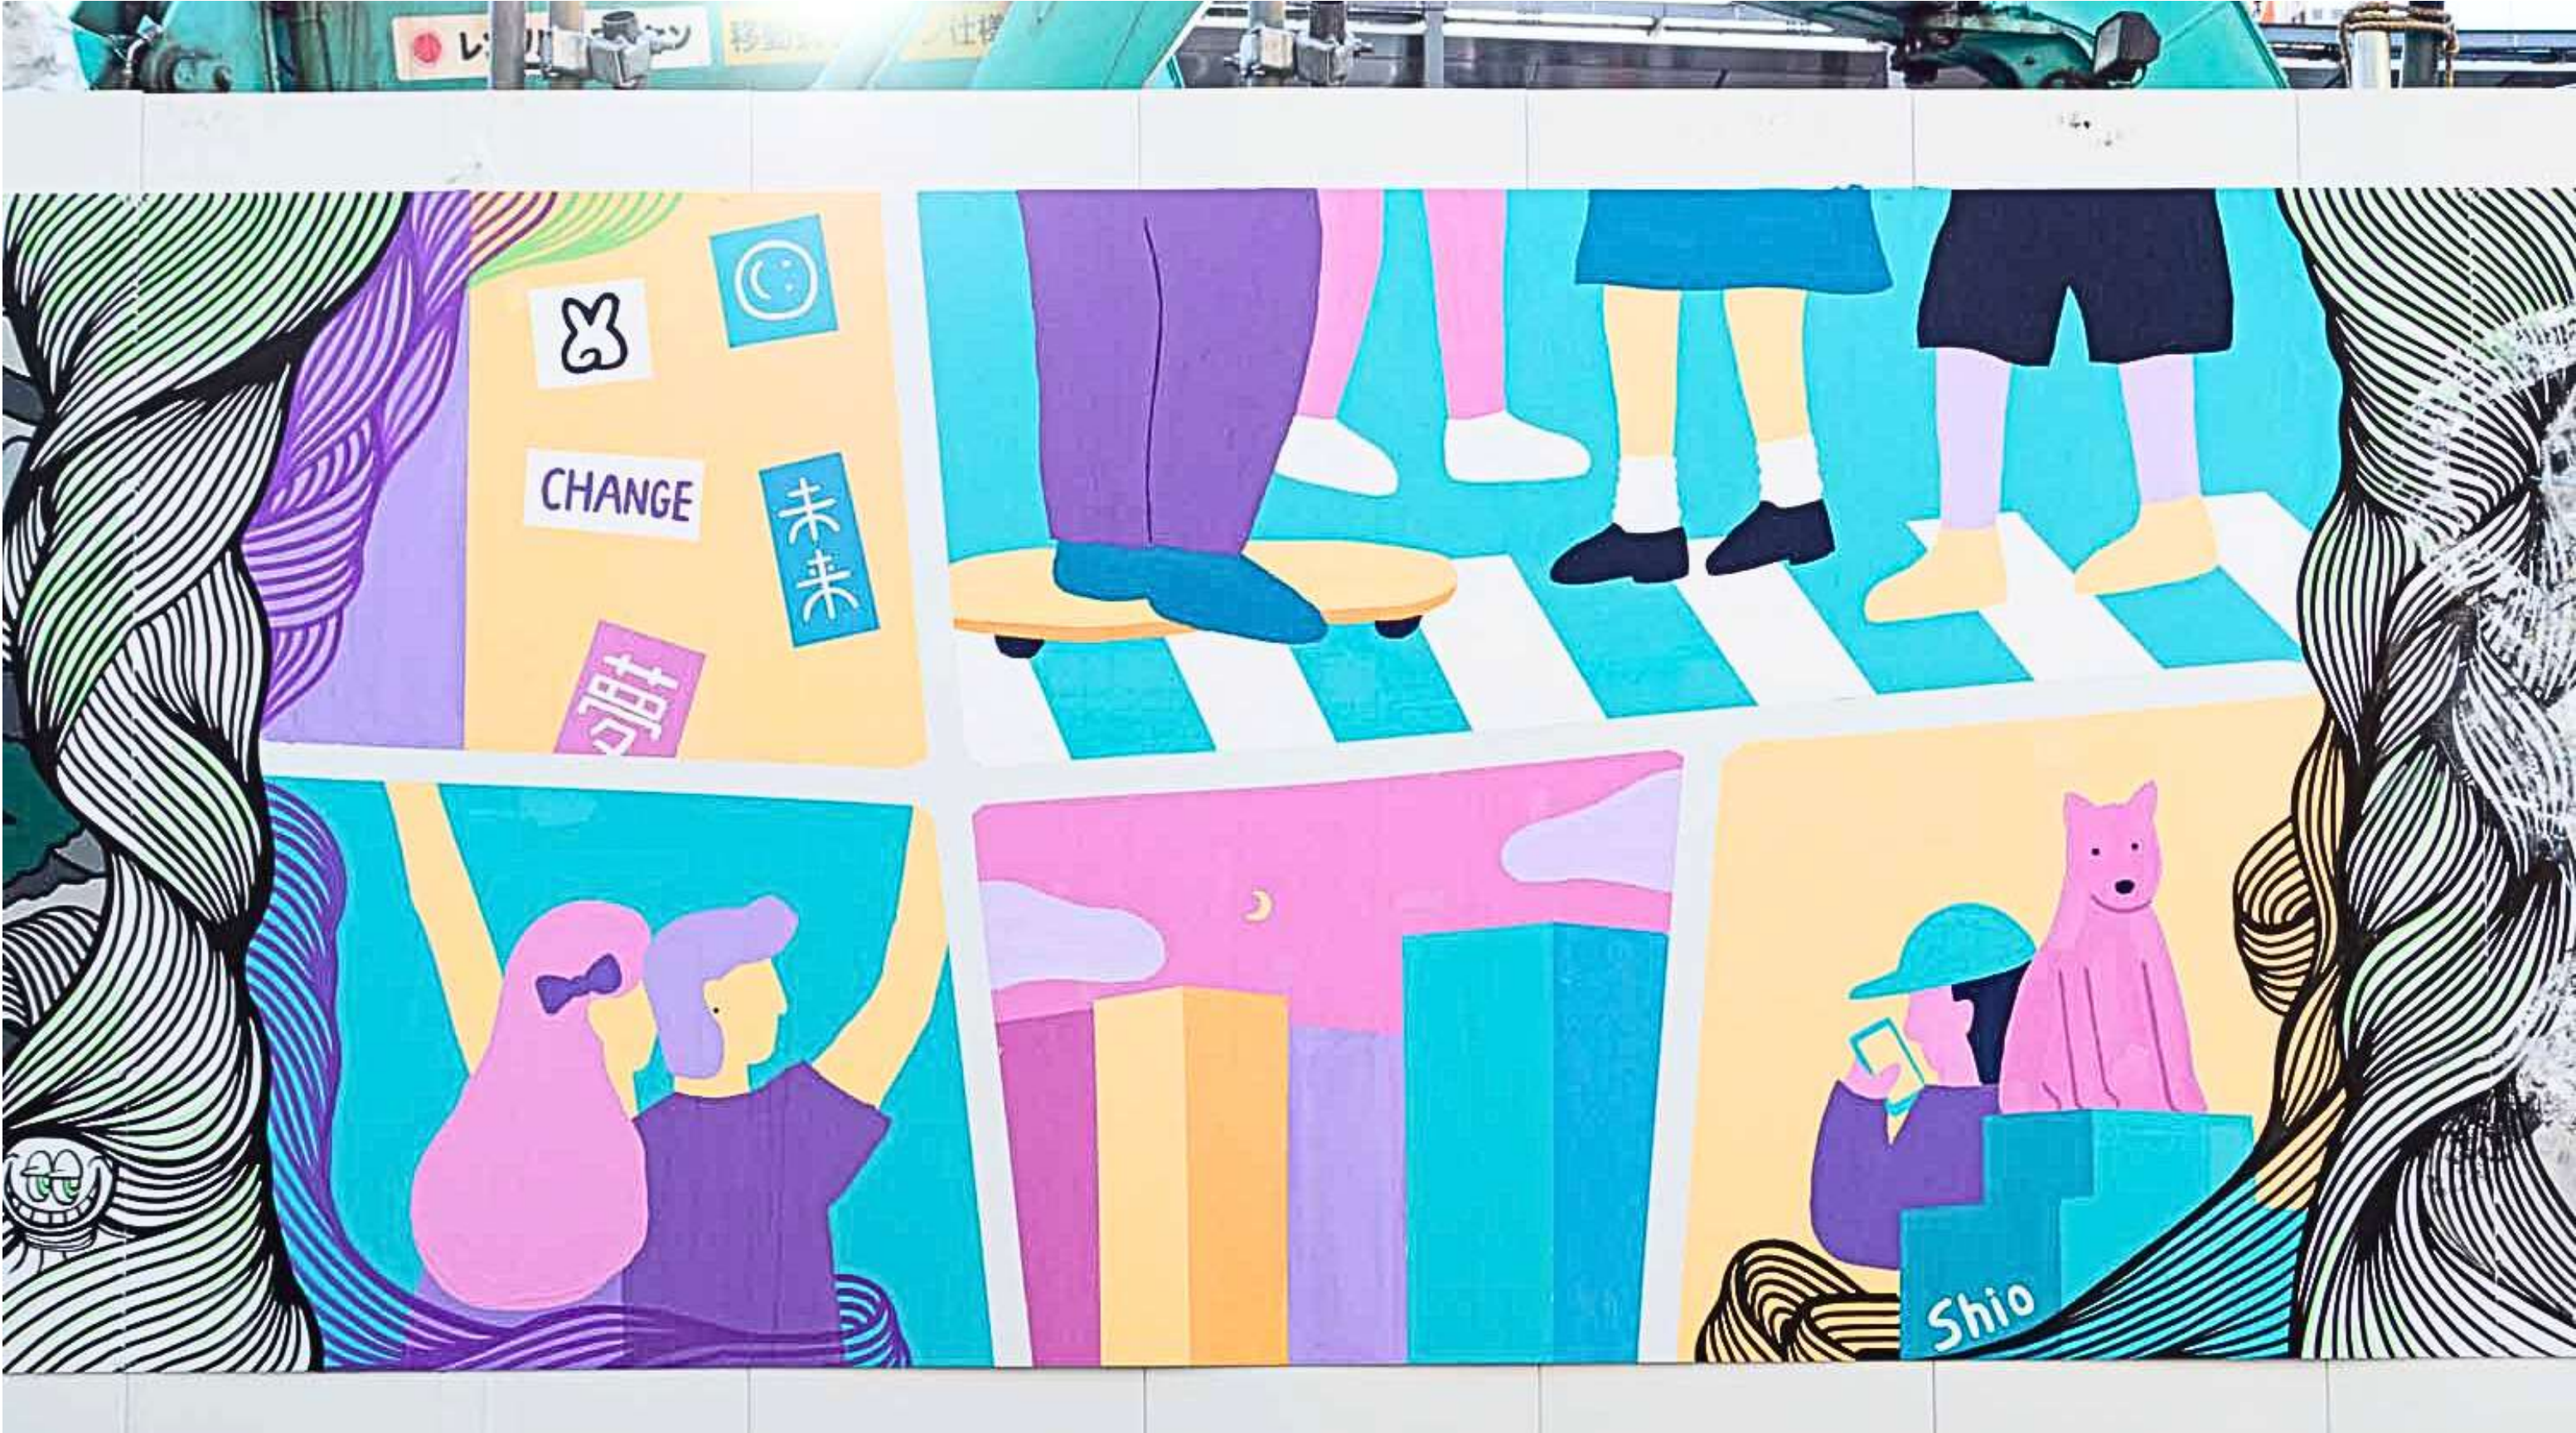

様々な都市生活での経験で得たインスピレーションからさりげない日常の風景を切り取り、見る人の感情を映し出すイラストを得意とする。

MOVE TO YOUR GROOVE

COMMISSION WORKS

of SHIO

COMMISSION WORKS

渋谷駅西口 工事現場仮囲い 壁画

A stylized illustration of a cityscape in shades of red, pink, and green against a dark blue background. The buildings are simplified and geometric. A large, dark blue silhouette of a person's head and shoulders is centered in the foreground, partially overlapping the text. The background is decorated with various colored brushstrokes and dots in shades of green, yellow, and pink.